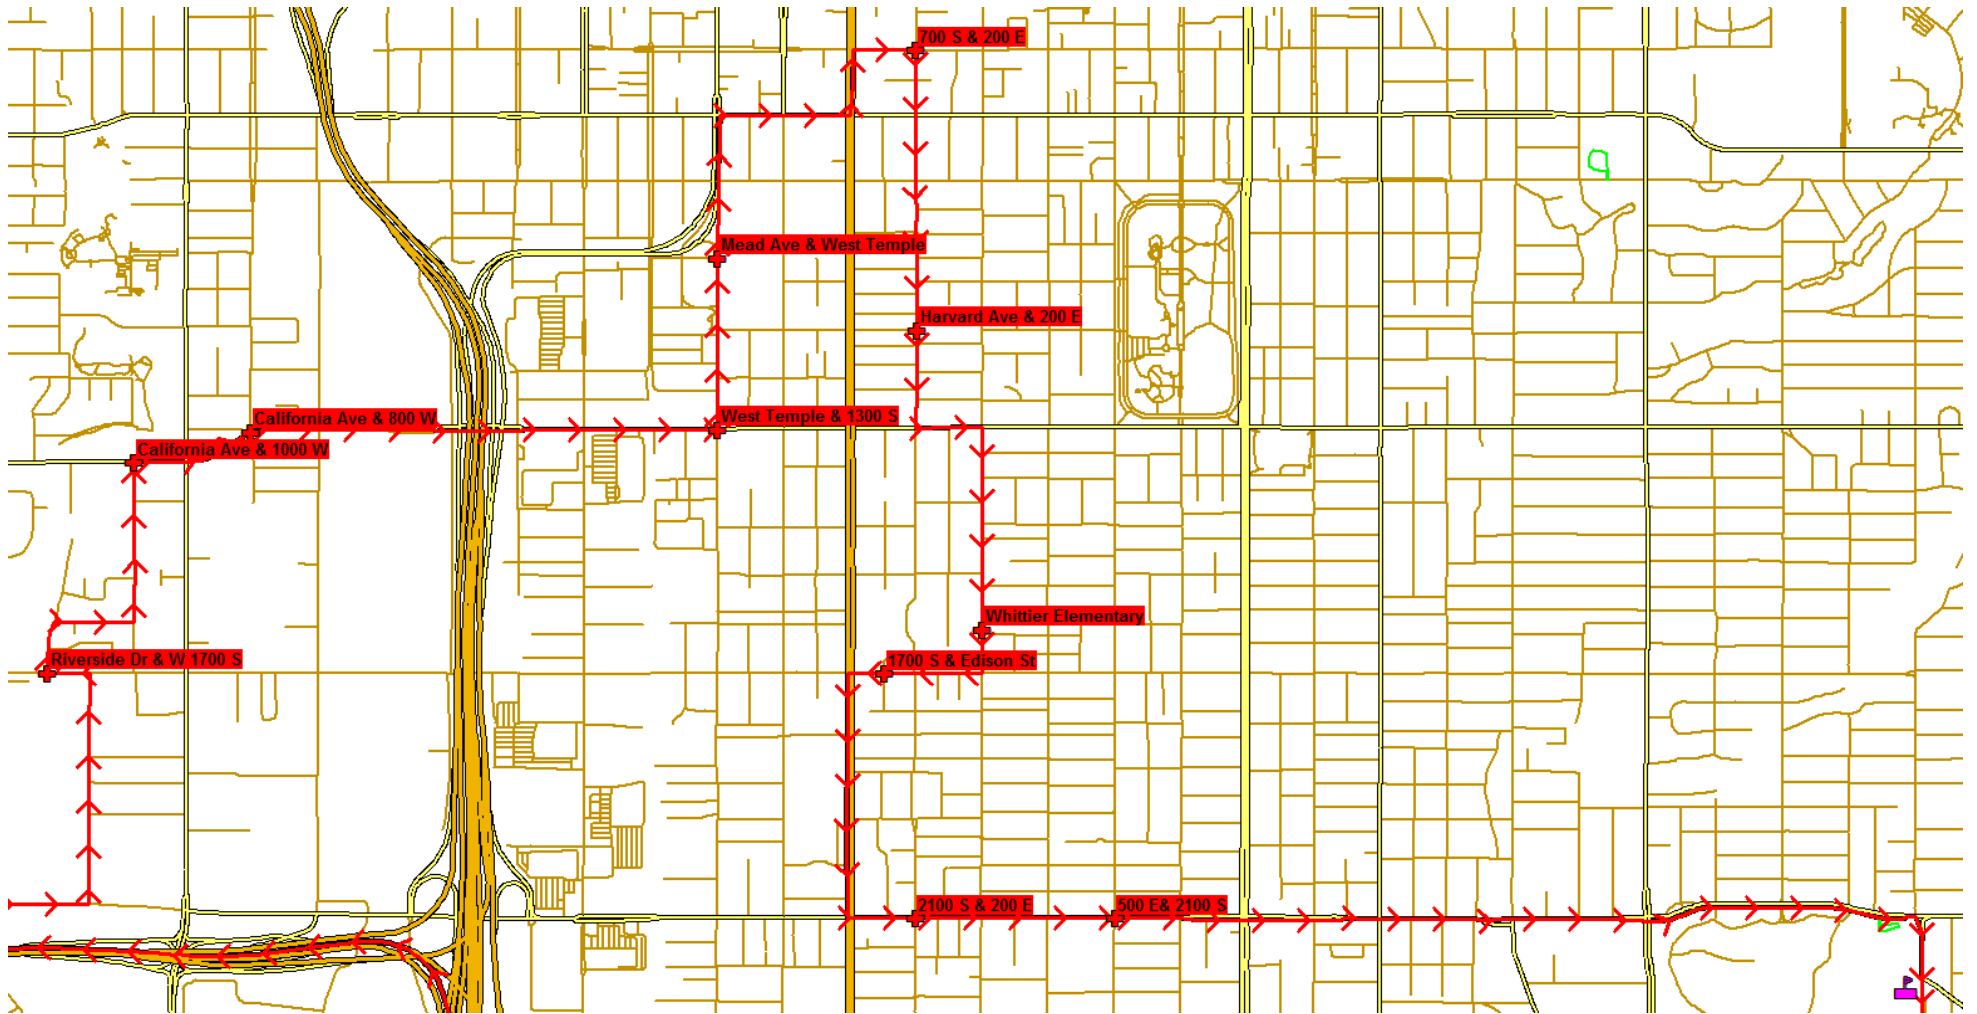

Highland Summer School AM

8:22 am RIVERSIDE DR & 1700 S	8:24 am CALIFORNIA AVE & 1000 W	8:25 am CALIFORNIA AVE & 800 W	8:28 am WEST TEMPLE & 1300 S	8:29 am MEAD AVE & WEST TEMPLE	8:31 am 700 S & 200 E
8:33 am HARVARD AVE & S 200 E	8:35 am WHITTIER ELEMENTARY	8:37 am 1700 S & EDISON ST	8:39 am 2100 S & 200 E	8:40 am 2100 S & 500 E	8:45 am HIGHLAND